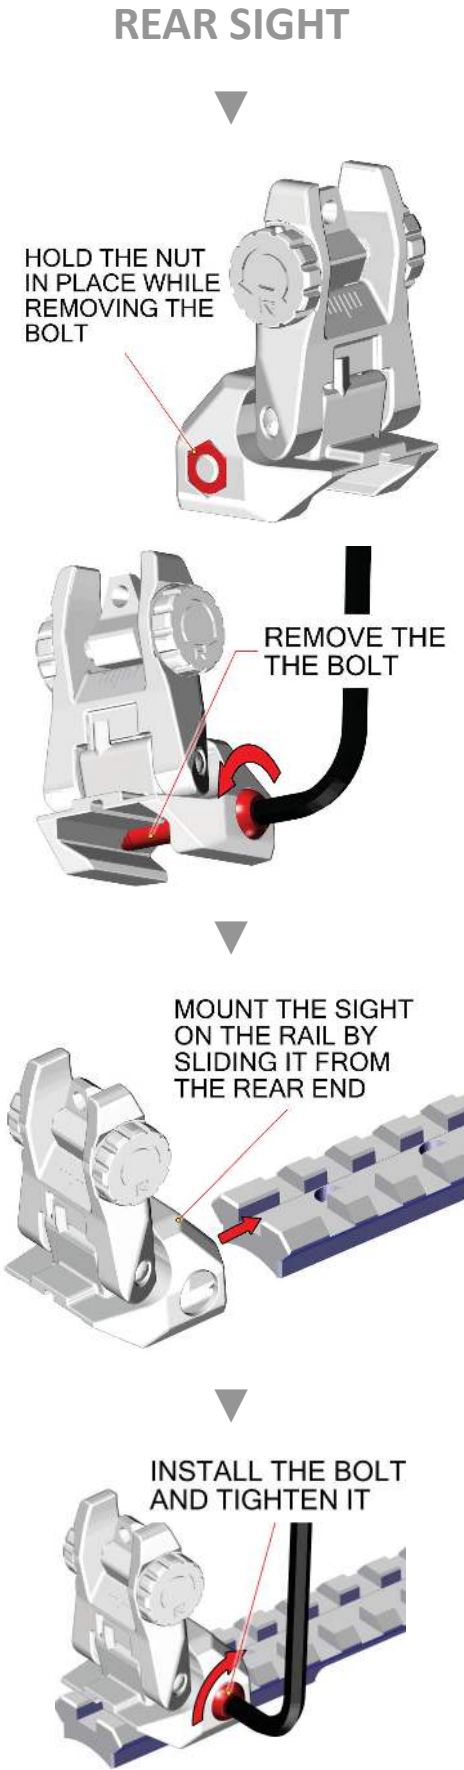

WARNING: Before removal or installation, ensure that the gun is not loaded and the chamber is clear.

WARNING: MEPRO FUBS sight set contains a small quantity of radioactive tritium in gaseous form. No attempt must be made to disassemble the sights. If a sight is defective, please contact the distributor.

Windage and elevation specifications*:

- Windage: Each click in windage will move the bullet 0.43 MOA.
- Elevation: Each click of elevation will move the bullet 0.26MOA.

***Note:** Dependant on weapon type. Distance between sights is 40cm