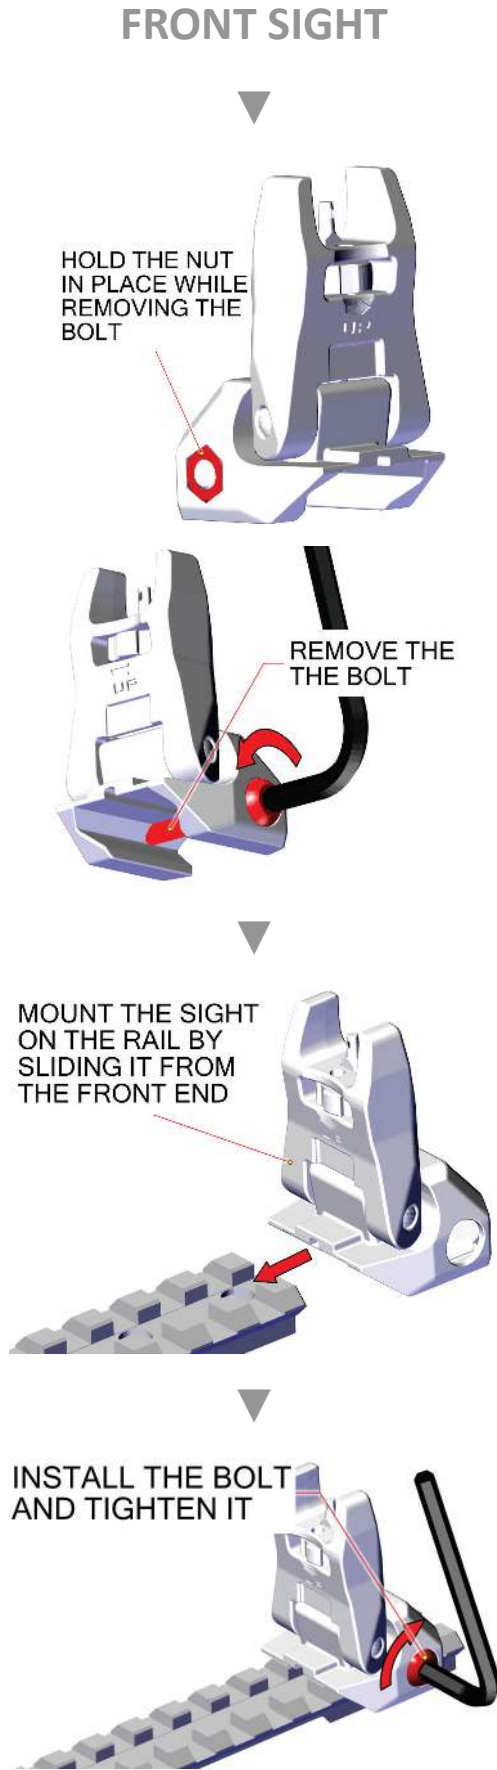

WARNING: Before removal or installation, ensure that the gun is not loaded and the chamber is clear.

WARNING: MEPRO FUBS sight set contains a small quantity of radioactive tritium in gaseous form. No attempt must be made to disassemble the sights. If a sight is defective, please contact the distributor.

Windage and elevation specifications*:

- Windage: Each click in windage will move the bullet 0.43 MOA.
- Elevation: Each click of elevation will move the bullet 0.26MOA.

***Note:** Dependant on weapon type. Distance between sights is 40cm